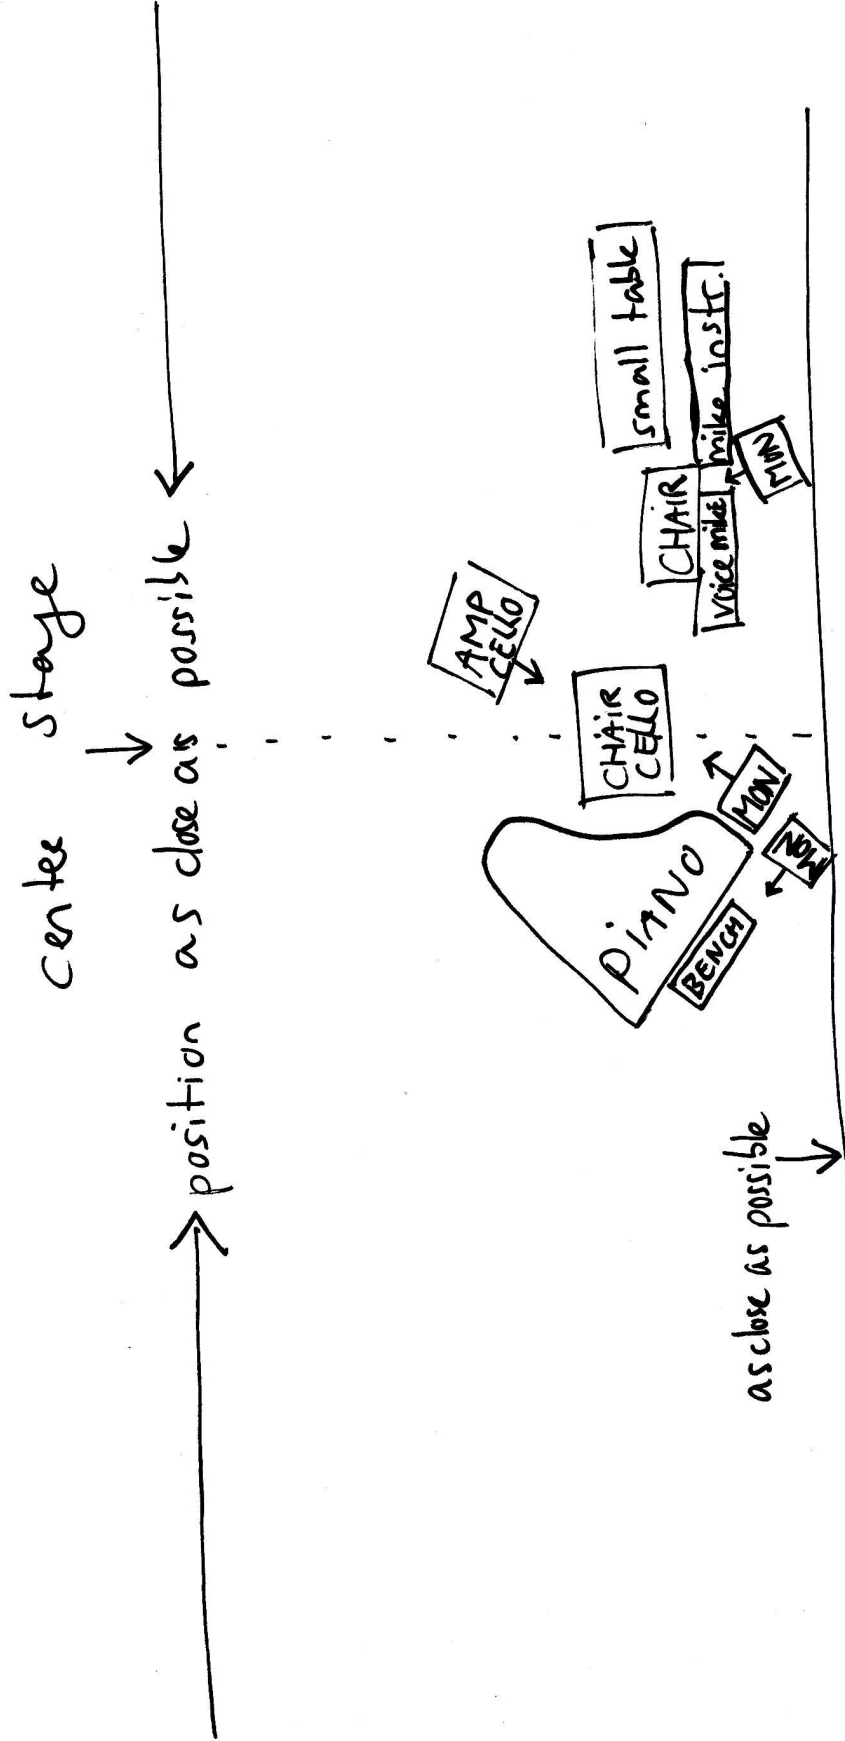

Stageplan Rejsejer Fremtpe Sylla
3 musicians: cello, piano & vocals, Percussion & xalam & vocals

for radio a separate mike setup is needed.
please contact us about details.